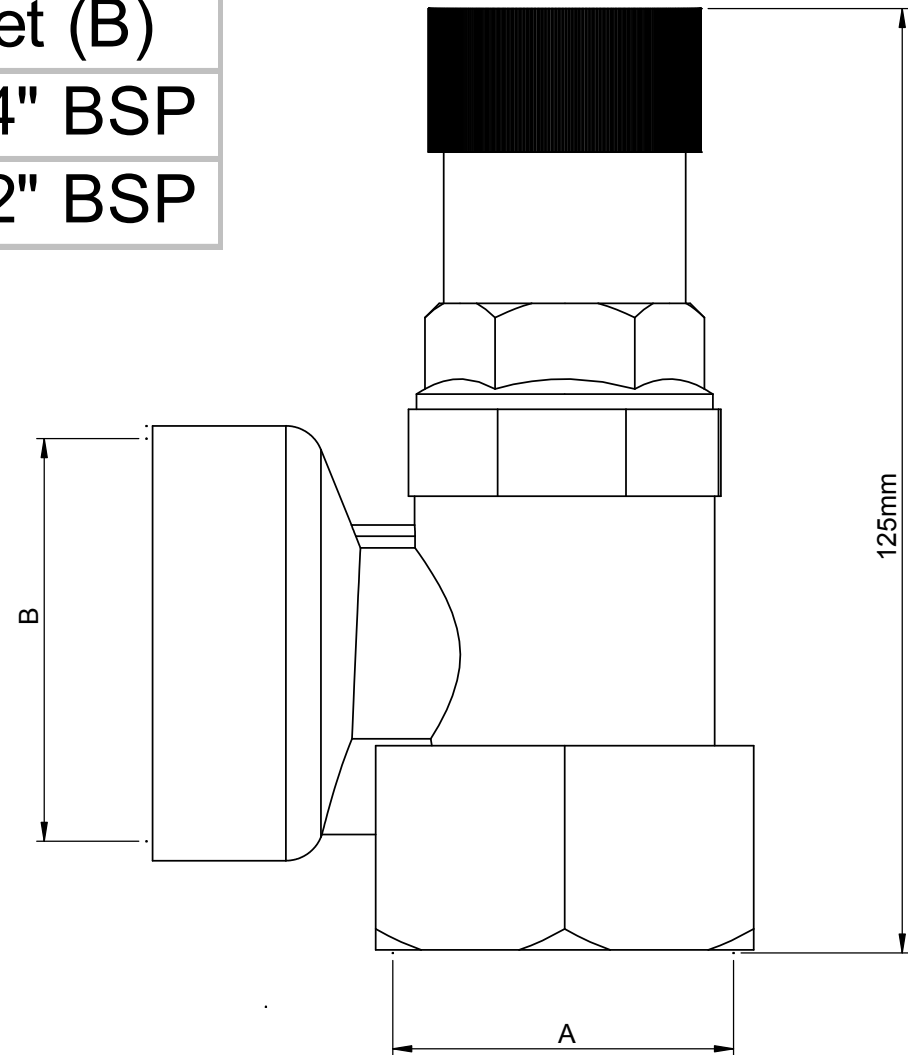

Product code	Inlet(A)	Outlet (B)
EV-25	1" BSP	1 1/4" BSP
EV-32	1 1/4" BSP	1 1/2" BSP

Cold water expansion valve EV-25

Copyright 2006 **APEX[®]**
V A L V E S