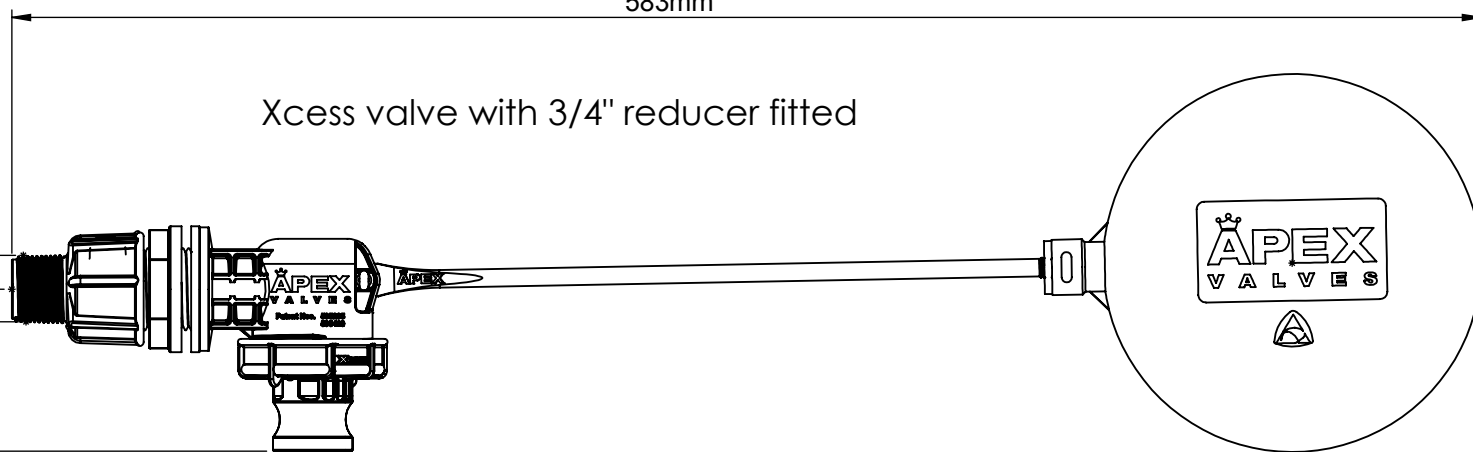

3/4" TAPER PIPE THREAD

65mm

583mm

Xcess valve with 3/4" reducer fitted

Xcess valve

1" TAPER PIPE THREAD

65mm

554mm