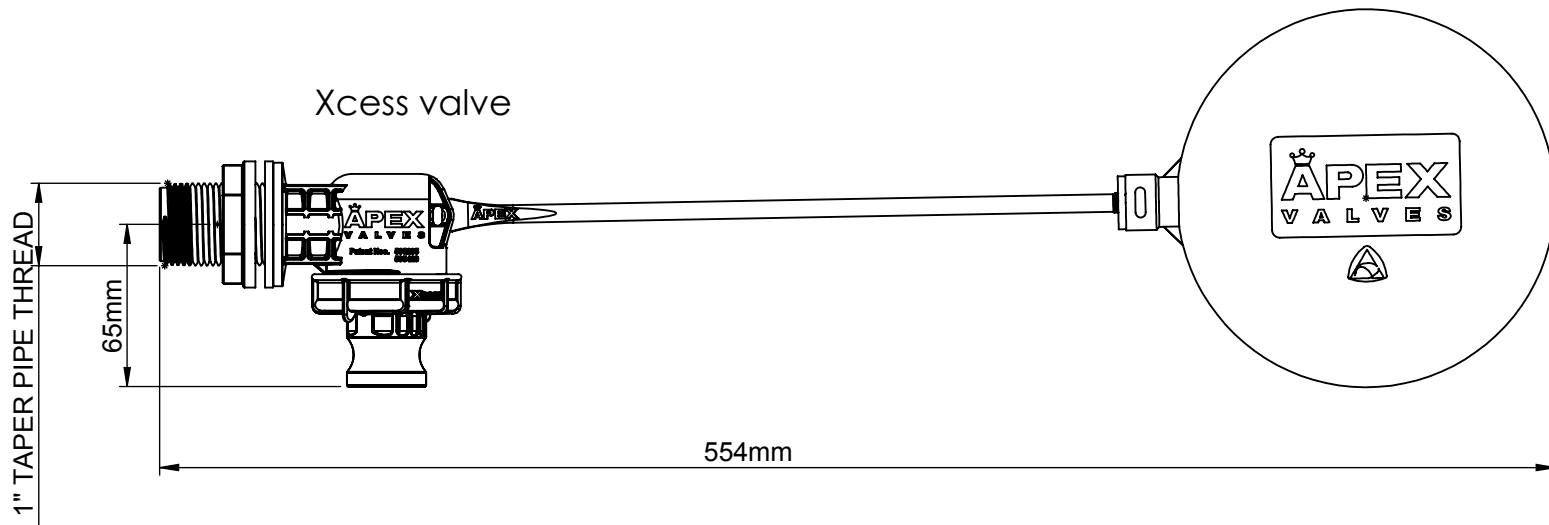

3/4" TAPER PIPE THREAD

65mm

583mm

Xcess valve with 3/4" reducer fitted

Xcess valve

1" TAPER PIPE THREAD

65mm

554mm